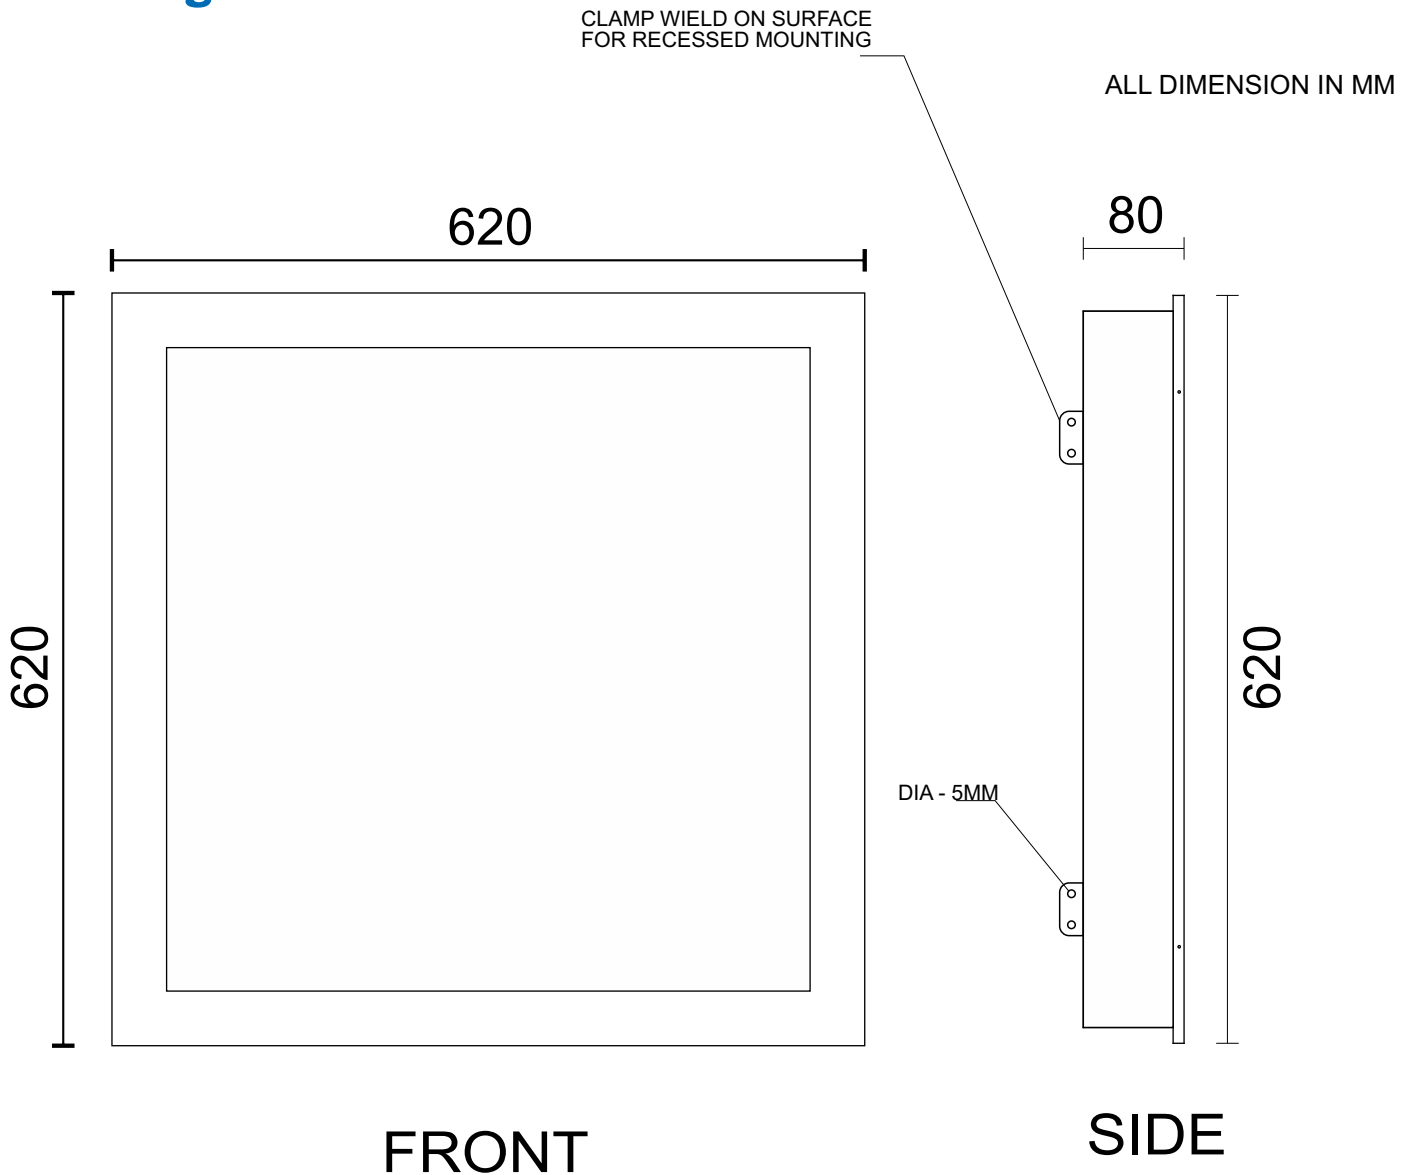

PEL LED M SQ 600MM (NON-CLEAN ROOM FITTING)

LED Down Lights with Battery Back-up:

Prolite introduces its exciting new range of Compact, Sleek, Recessed mounted battery back-up LED Down Lights which would complement & gel with your interiors to give a new/ modern look and would guide you to the exterior safety in emergency scenarios. Battery back-up LED Down Lights provide you with alternatives Self Contained Emergency Lighting which would help you to relocate your self from the interiors of the premises to the exterior quickly & safely.

GA Drawing:

PRODUCT DIMENSION 620X620X80

CUT-OUT DIMENSION 590X590X70

Tolerance on overall dimensions is ± 5 mm unless otherwise specified. | Please Note: Other Input Voltage Is Also Available – Price On Request (POR). | Due to continuous development, specifications may change without prior notice.

Technical Specifications

AS PER		IS : 10322
INGRESS PROTECTION		IP 20
HOUSING		24 MS C.R.C.A. FABRICATED.
PAINT & COLOUR		EPOXY POLYESTER POWDER COATING; WHITE IN COLOUR.
DIFFUSER		OPAL ACRYLIC DIFFUSER.
INPUT (V)		~ 230 VOLTS, 50 HZ; $\pm 10\%$.
LED		36W, MULTIPLE LEDS, HIGH LUMEN OUTPUT.
LED MAKE		SEOUL, BRIDGELUX, EDISON, OSRAM.
CCT		6500K ± 500 K
BATTERY TYPE		LITHIUM-ION RECHARGEABLE BATTERY.
DURATION		180 MINUTES BACK UP; $\pm 10\%$.
CHARGING TYPE		CONSTANT CURRENT CHARGER.
RECHARGING CYCLE		16 TO 24 HRS RECHARGING PERIOD.
MOUNTING		RECESSED MOUNTED BOTTOM OPENING 600 X 600MM.
WEIGHT (KG)		9 KG. APPROX.
INDICATION		RED LED "ON" INDICATES CHARGING.
APPLICATION		OFFICE AREA.

Tolerance on overall dimensions is ± 5 mm unless otherwise specified. | Please Note: Other Input Voltage Is Also Available – Price On Request (POR). | Due to continuous development, specifications may change without prior notice.