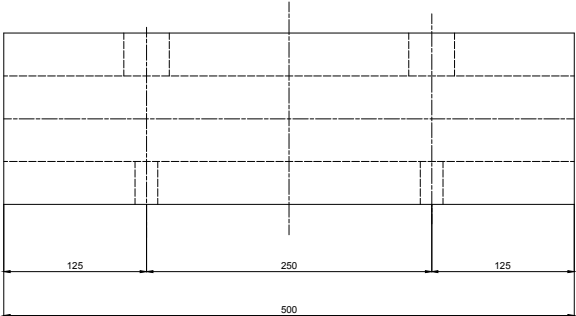

BUMPER:- DD150x150x500 long