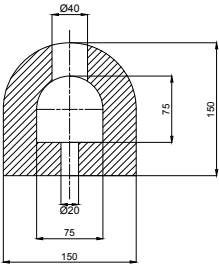

BUMPER:- DD150x150x500 long