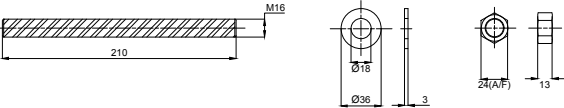

ACCESSORIES: Stud M16x200 Long with Washer & Hex Nut