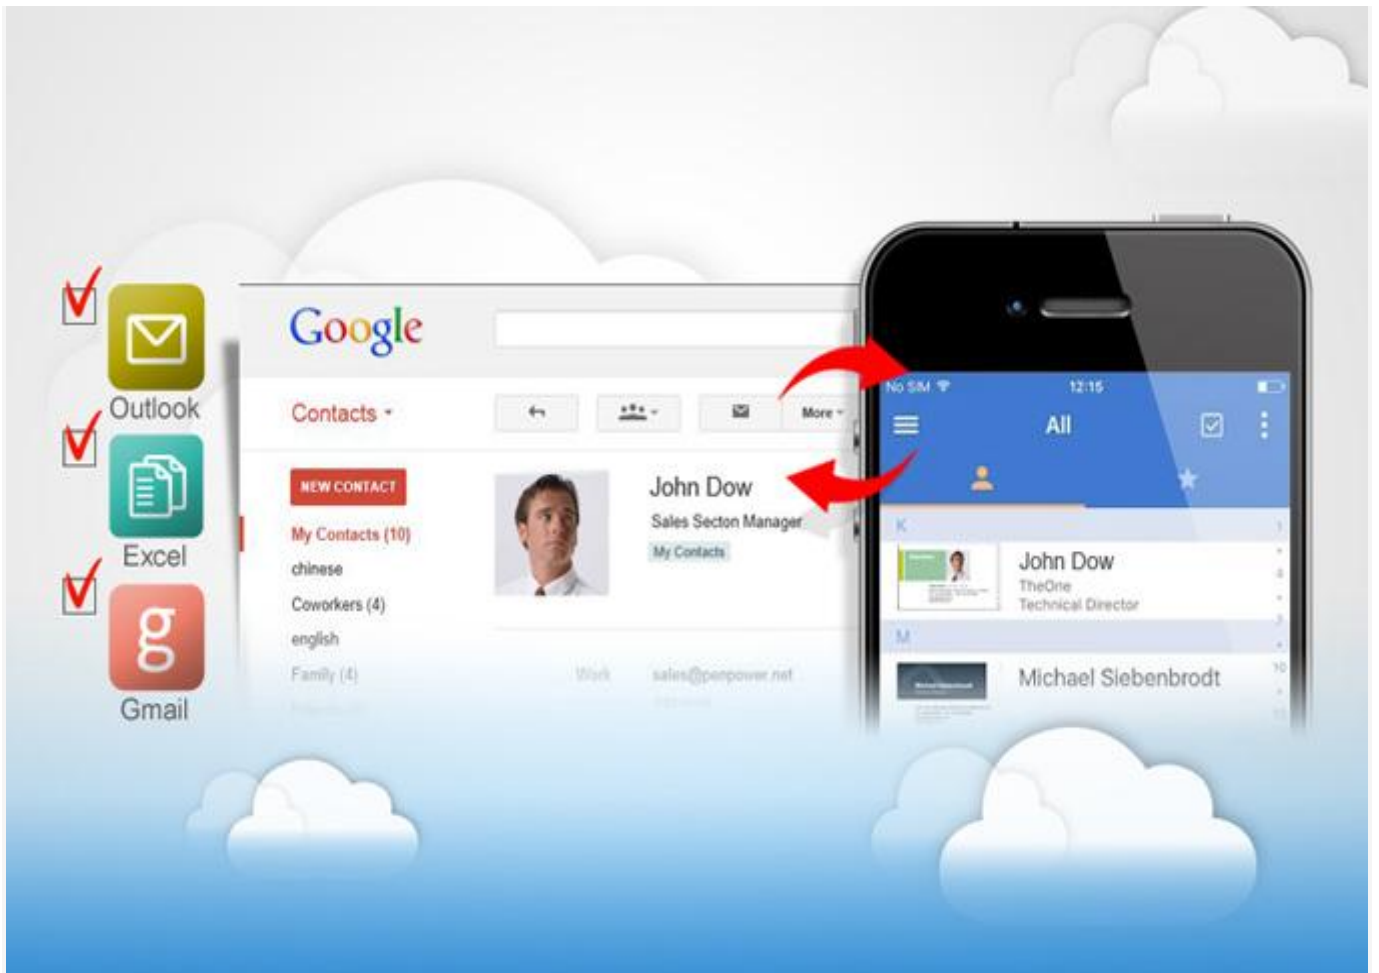

Enhance social networks

- User-friendly interface makes you search with keyword and provide quick functions, including Skype Out, Skype SMS and find contacts on facebook, Twitter or LinkedIn.

Dimension

- (L x W x H): 4.21 x 1.10 x 3.94 inch (107 x 28 x 100 mm)
- Weight: 0.37 lb (168g)
- Resolution: 600 dpi
- Interface: USB