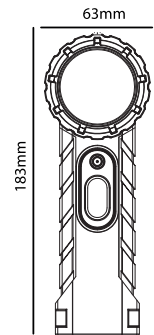

PRODUCT CODE
SF14

250g