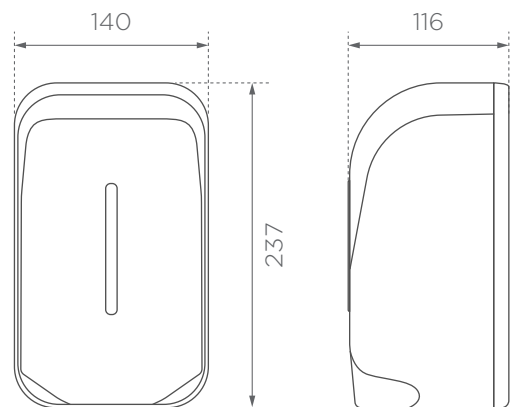

ES06N

AUTOMATIC SOAP DISPENSER

KEY FEATURES

| | |
|------------------|------------------------------------|
| Operation | Automatic Infra-Red Sensor |
| Power | Battery (4 x AA Alkaline Duracell) |
| Material | ABS Casing |
| Capacity | 1100 ML |
| Sensing Distance | 2 cm |
| Warranty | 6 Months |

Made In India

Visit www.euronics.co.in
for a full range of euronics inspire products

All measurements are in mm.