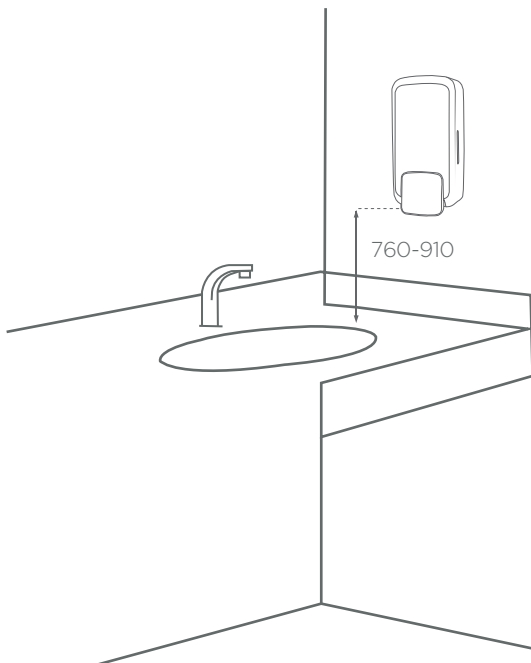

ES43

MANUAL SOAP DISPENSER
(1000 ML)

Operation	Manual
Material	ABS Plastic
Capacity	1000 ML
Visible Window	There is visible window in side for monitoring low soap levels, helps in regular refills.
Warranty	6 Months

NERO

all measurements are in mm
visit www.euronics.co.in
for a full range of euronics inspire products

EURONICS