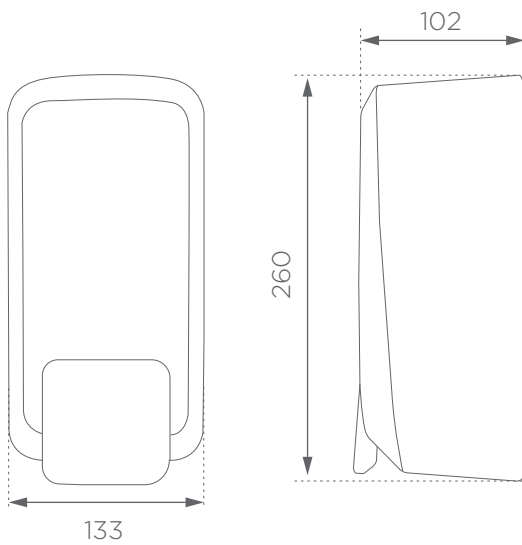

ES43

MANUAL SOAP DISPENSER
(1000 ML)

Operation	Manual
Material	ABS Plastic
Capacity	1000 ML
Visible Window	There is visible window in side for monitoring low soap levels, helps in regular refills.
Warranty	6 Months

NERO

all measurements are in mm
visit www.euronics.co.in
for a full range of euronics inspire products

EURONICS