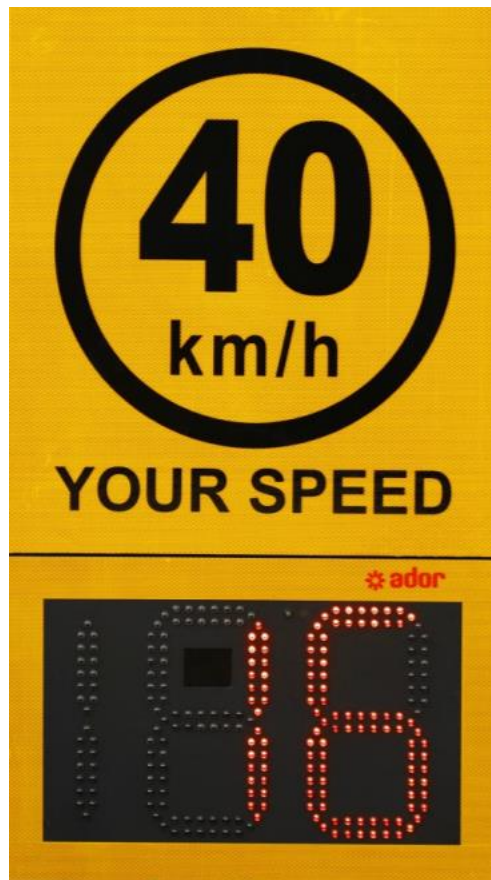

ADOR TRANQUILITY:- Speed Radar Display (Solar Operated)

B) Technical Specification:

SPEED DISPLAY	
SPEED DIGITS	Height: 11 inches, Display: 7 segment
LEDs	Ultra-bright, 3-row thick, tricolor: Amber, Green and Red
LED ANGLE	22° cone angle, auto-dimming
POWER CONSUMPTION	Ultra low power consumption. Average <SW
DETECTION	
DOPPLER RADAR	Dual direction, K-Band, 24.125 GHz (FCC part 15 compliant)
ACCURACY	+/- 1 Mph, 99% accuracy
BEAM WIDTH	12° Horizontal - 25° Vertical
SPEED DETECTION	10 -150 Kmph
DETECTION RANGE	100 Mtr
EXTERNAL INTEGRATION	SIREN Can be Integrated, if needed.
CASING	
MATERIAL	Aluminum
Overall Unit Size	Dimensions: 43"H x 25"W x 3.5"D.
WATERPROOF RATING	NEMA 4R / IP 65
COLOR	Yellow/White (other colors available)
TEMPERATURE RESISTANCE	-15° C to+60°C (operational in extreme weather conditions)
ELECTRICAL SAFETY FEATURES	Two fuses (internal and external), internal pressure safety valve
CONFIGURATION	
COMMUNICATION	Ethernet/RS232/RS485 and GSM(Optional)
TRAFFIC DATA ANALYSIS	
SPEED	Average and maximum speed, 85th percentile, distribution per speed group
COUNT	Estimated vehicle count
TYPE	Time-stamped data for both directions of the road
MEMORY STORAGE	Up to 1 million vehicles
FORMAT	Charts and graphs in Excel and/or Pdf form, for easy report printing
POWER OPTIONS	
"SOLAR" (solar-powered)	Internal solar regulator, solar panel, 2 batteries
"AC" (city lighting)	230V AC with internal charger, 1 battery (capacity for 2)