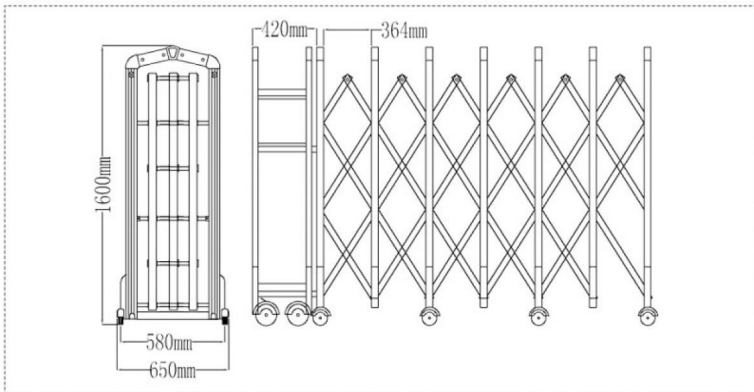

KT Automation Private Limited
D 32-33 Kamalanjali Commercial Complex,
Above HDFC Bank, Akota
390020 Vadodara, Gujarat
India

Phone: 9227788392 / 1800 890 8388
Web: www.ktindia.net
GST Number: 24AAICK7394L1ZW

Product Datasheet
Ref. : **KTI02003001AL16**

Ref : **KTI02003001AL16**

Units : Numbers

Website : <https://ktindia.net/product.php?ref=KTI02003001AL16>

Label : Aluminum Alloy Retractable Gate 1.6 Meter Height

Category : • Automatic Entry Solutions >> Retractable Gate
• Top Showcase

技术参数 specifications