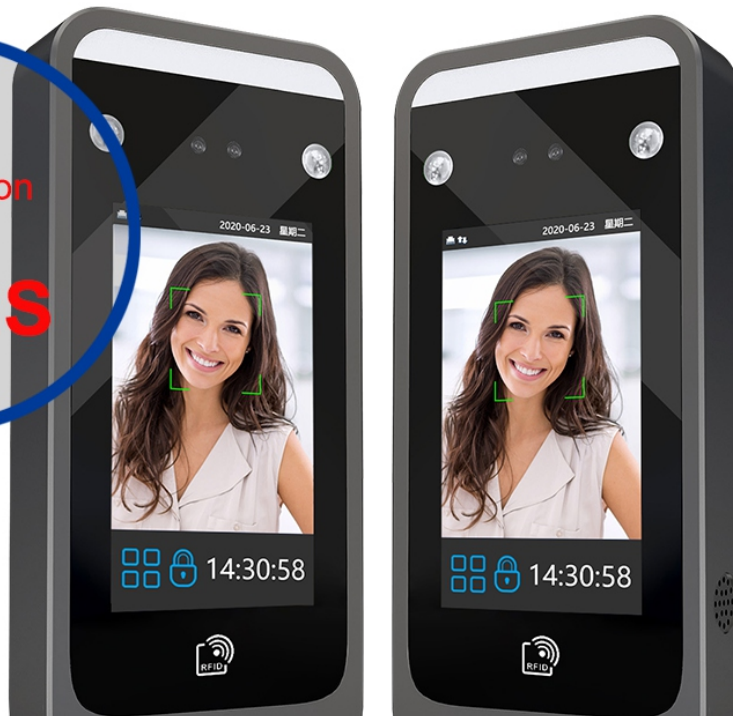

4.3" Capacitive LCD

200W Pixel

ID Card

WiFi BT

Attendance report
download by
USB flash driver

2 Million pixel wide angle dynamic camera

Face recognition speed is less than 0.2s

Face
recognition
time
<0.2S

Doorbell

Specifications :

Display	4.3 inch capacitive LCD touch screen
Operation System	Linux
CPU	4 cores, 1.2G
Identification Method	Dynamic face recognition, ID card(125khz), Password (IC card 135Mhz is optional)
RAM	1G DDR3
ROM	4G
Face Capacity	5000
Card Capacity	5000
Password Capacity	5000
Log Capacity	500,000
Communication Method	U disk upload/download data, TCP/IP, Wifi
Attendance Report	Export report with U disk from machine, Export report from PC software
Professional Access Control	Door sensor alarm, Forced door opening alarm, One set rely output, Wiegand 26/34 Output
FRR	≤0.1%
FAR	≤0.0001%
Identification mode	1:1, 1:N
Face Recognition Speed	≤0.2S
Detection Range	Dynamic face recognition distance is 0.5~3meters, Live face detection distance is 0.5~1.5meters
Working temperature	-15°C~+45°C
Working humidity	20%~90%
For dark environment	LED soft light to fill light automatically in dark
Machine size	187.5*87.5*26mm
Working current	Static working current:350mA, Operating current: 600mA
Power supply	12V/1A
Machine weight	0.35kg
Package size	252*160*66mm

4.3 inch touchable LCD display

4.3 inch touchable LCD display, real-time face show in prompt box, easy for user calibraton.

LED

support LED and infrared light compensation at night

LCD display

4.3 inch touchable LCD display